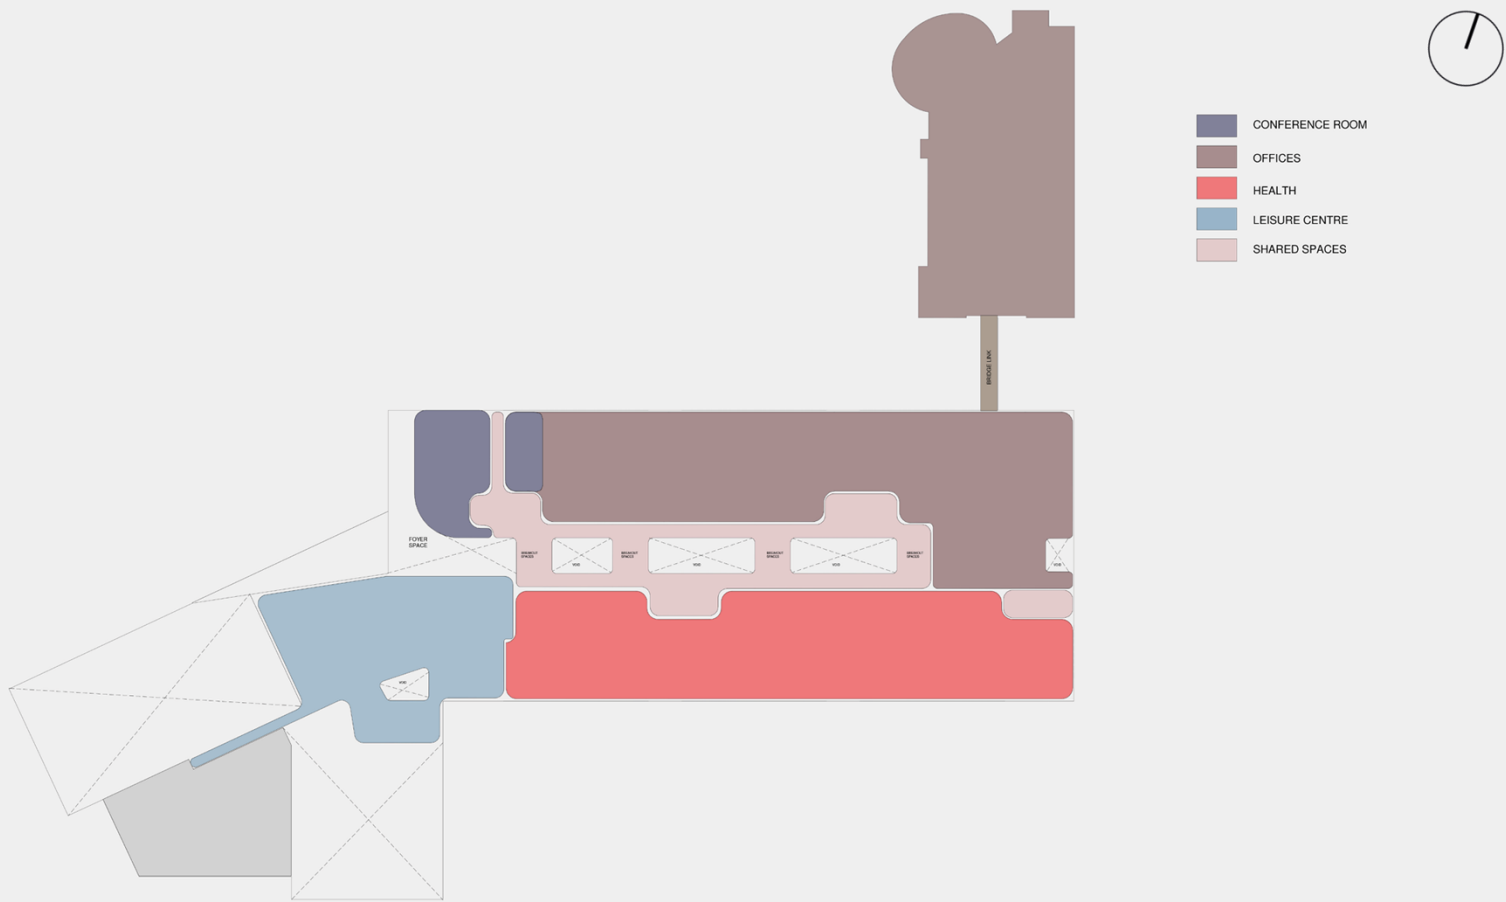

Appendix 4

Indicative Zoning Diagrams

WESTERN WAY DEVELOPMENT

PSVII- GROUND FLOOR PLAN INDICATIVE ZONING REVIEW

Forest Heath & St Edmundsbury councils
West Suffolk
 working together

**PICK
EVERARD**

WESTERN WAY DEVELOPMENT

PSVII- FIRST FLOOR PLAN INDICATIVE ZONING REVIEW

Forest Heath & St Edmundsbury councils
West Suffolk
 working together

**PICK
 EVERARD**

WESTERN WAY DEVELOPMENT

PSVII- MEZZANINE FLOOR PLAN INDICATIVE ZONING REVIEW