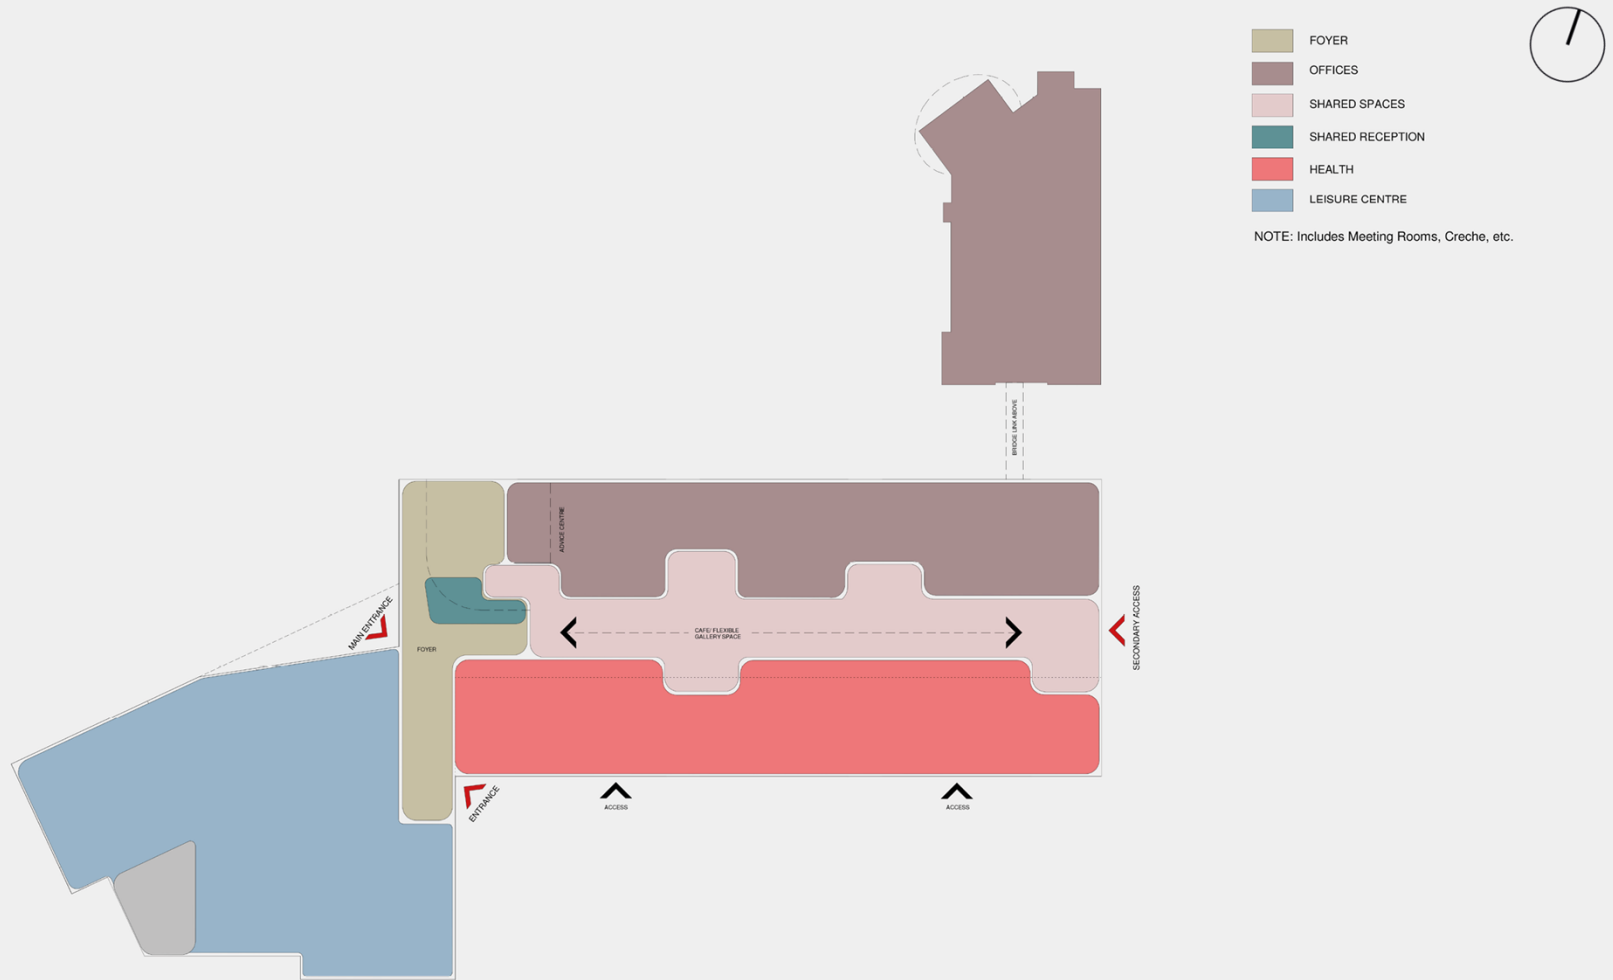

Appendix 4

Indicative Zoning Diagrams

WESTERN WAY DEVELOPMENT

PSVII- GROUND FLOOR PLAN INDICATIVE ZONING REVIEW

Forest Heath & St Edmundsbury councils
West Suffolk
 working together

**PICK
EVERARD**

WESTERN WAY DEVELOPMENT

PSVII- FIRST FLOOR PLAN INDICATIVE ZONING REVIEW

Forest Heath & St Edmundsbury councils
West Suffolk
 working together

**PICK
 EVERARD**

WESTERN WAY DEVELOPMENT

PSVII- MEZZANINE FLOOR PLAN INDICATIVE ZONING REVIEW